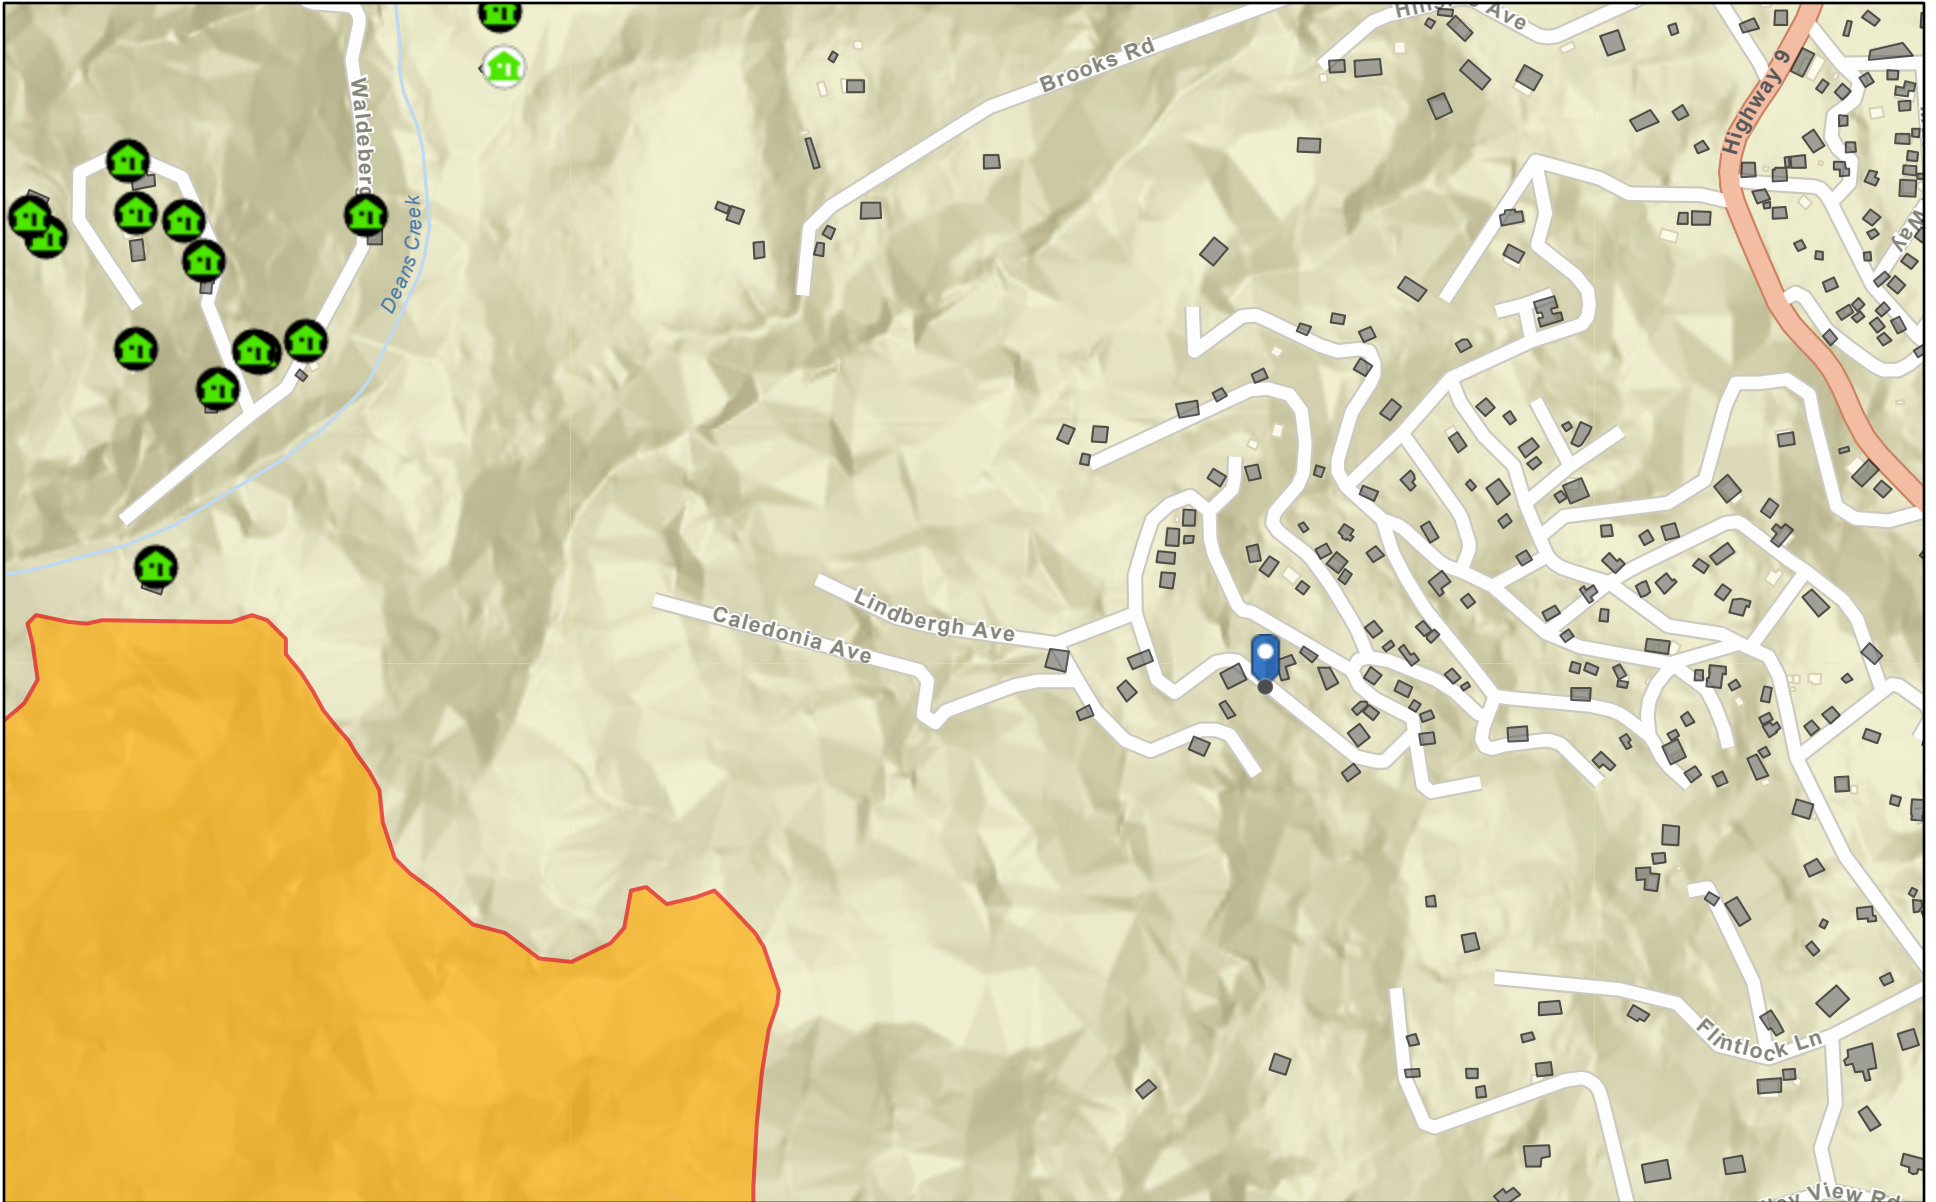

# CZU Lightning Fire Print

8/28/2020, 9:41:31 PM

Sources: Esri, Airbus DS, USGS, NGA, NASA, CGIAR, N Robinson, NCEAS, NLS, OS, NMA, Geodastatyrelsen, Rijkswaterstaat, GSA, Geoland, FEMA,